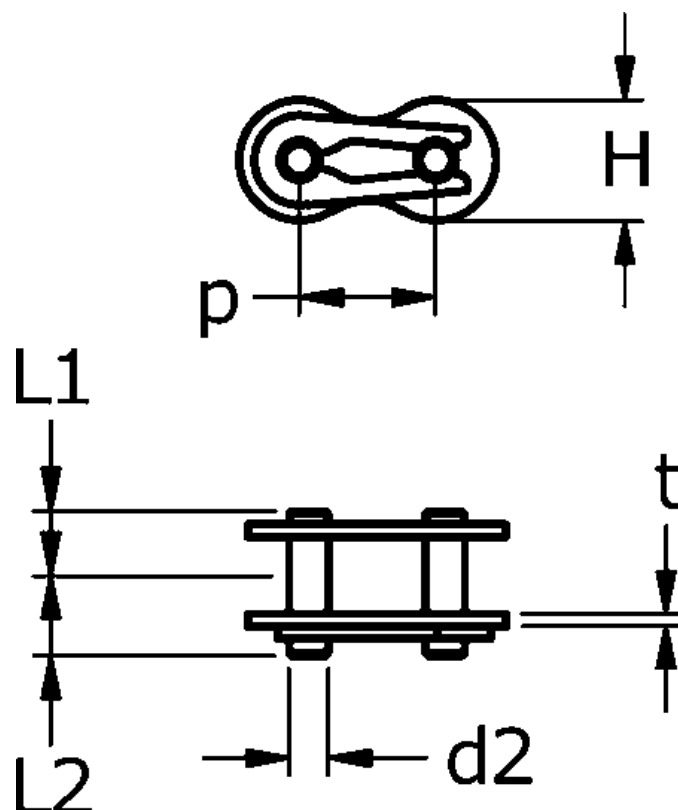

Article number: 6100110031

Description: Connecting link 3/8 x 7/32 simplex 06B-1

## Measures

Breaking power = 4960

C = 13.15

d = 3.28

D = -

For chain size = 3/8 x 7/32

For chain type = 06 B-1

L1 = 6.1

L2 = 7.7

P = 9,525

W = -